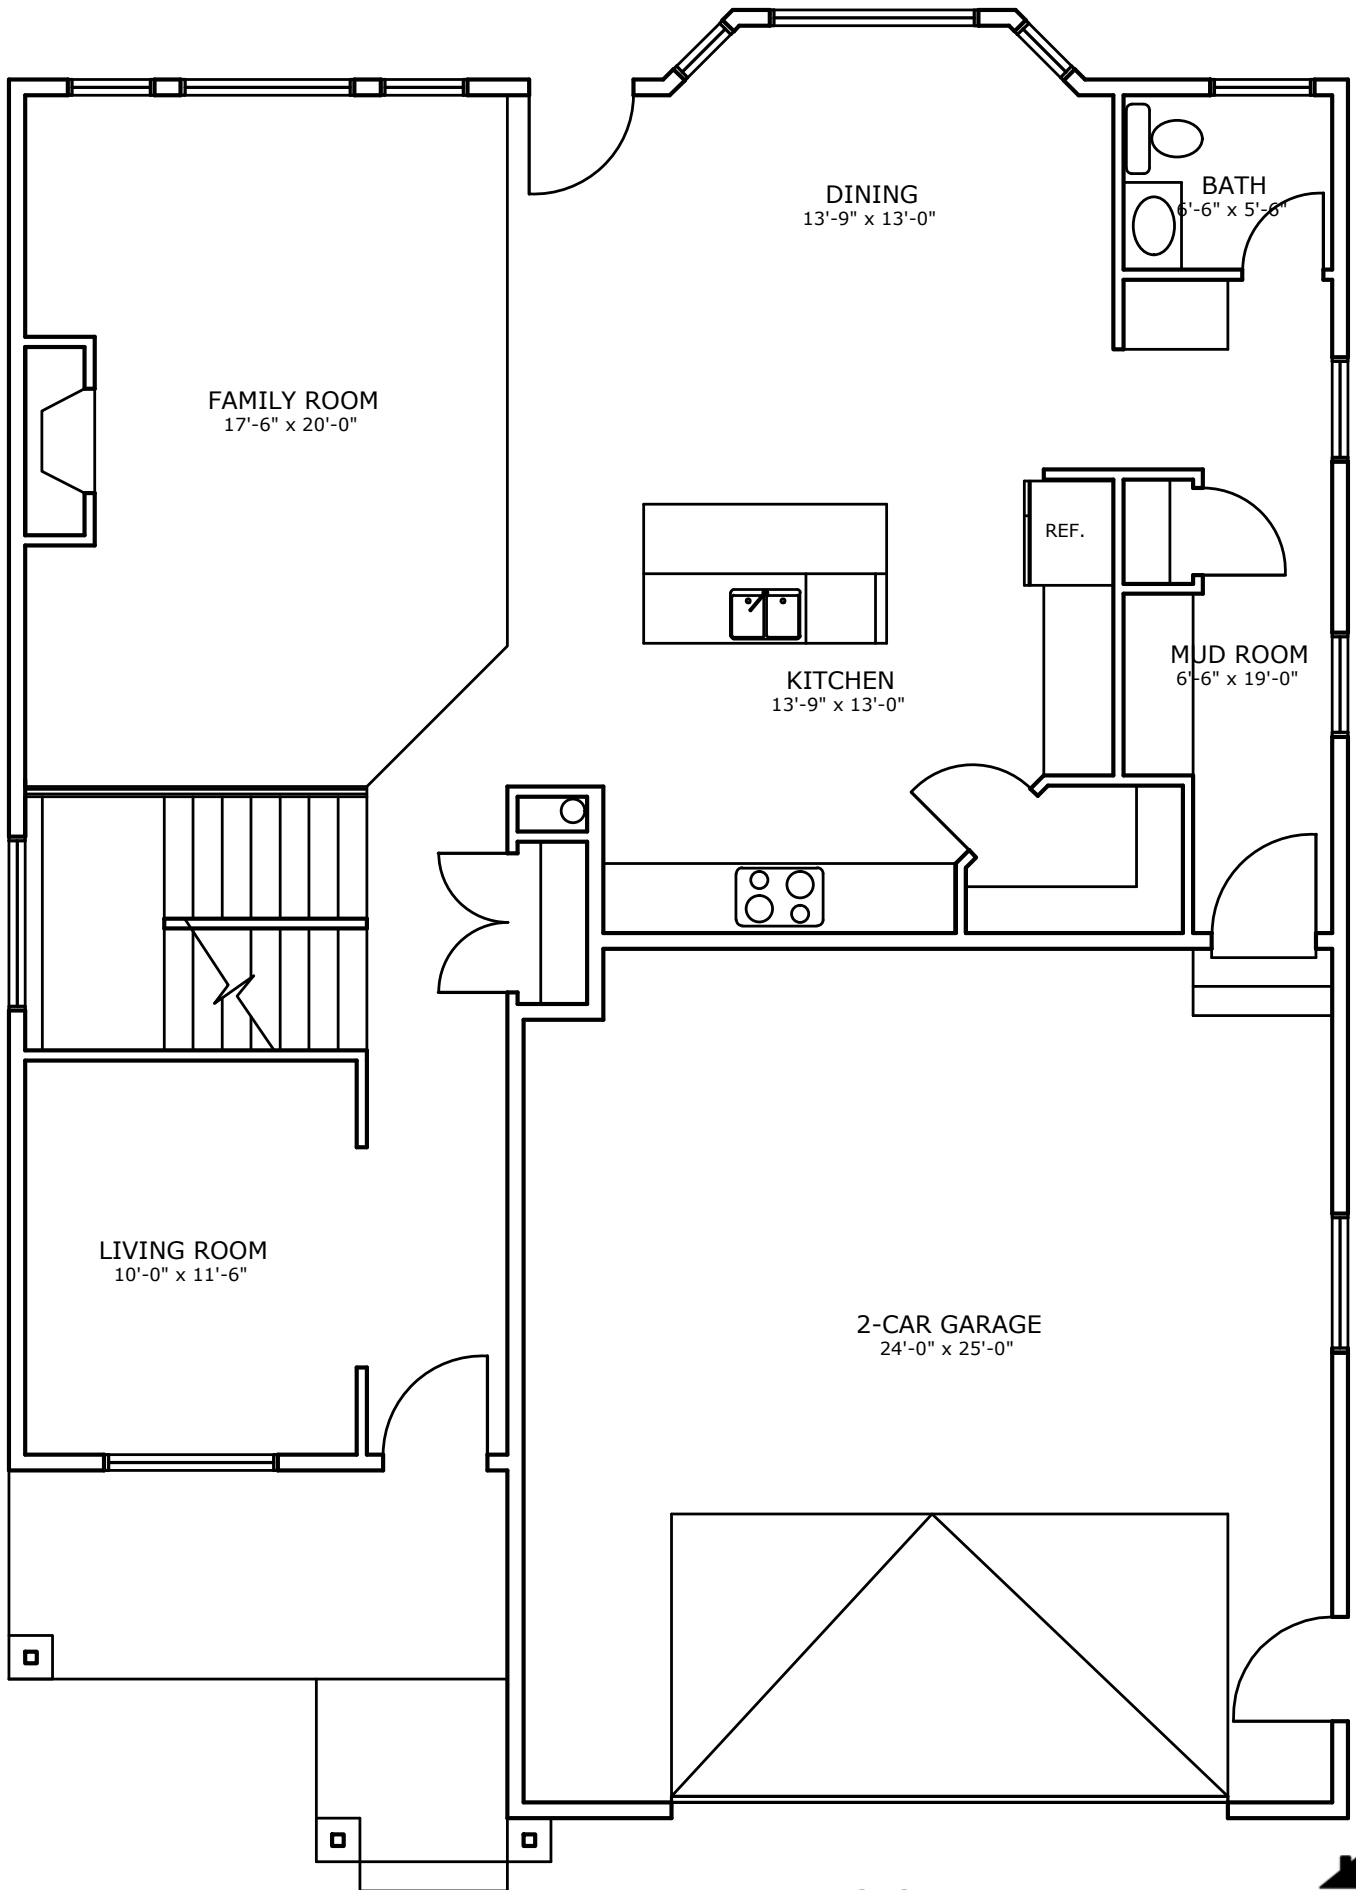

HERITAGE
HOMES[®]
HeritageHomesUtah.com

The Sadie

MAIN FLOOR PLAN
1,215 S.F.

SECOND FLOOR PLAN
1,330 S.F.