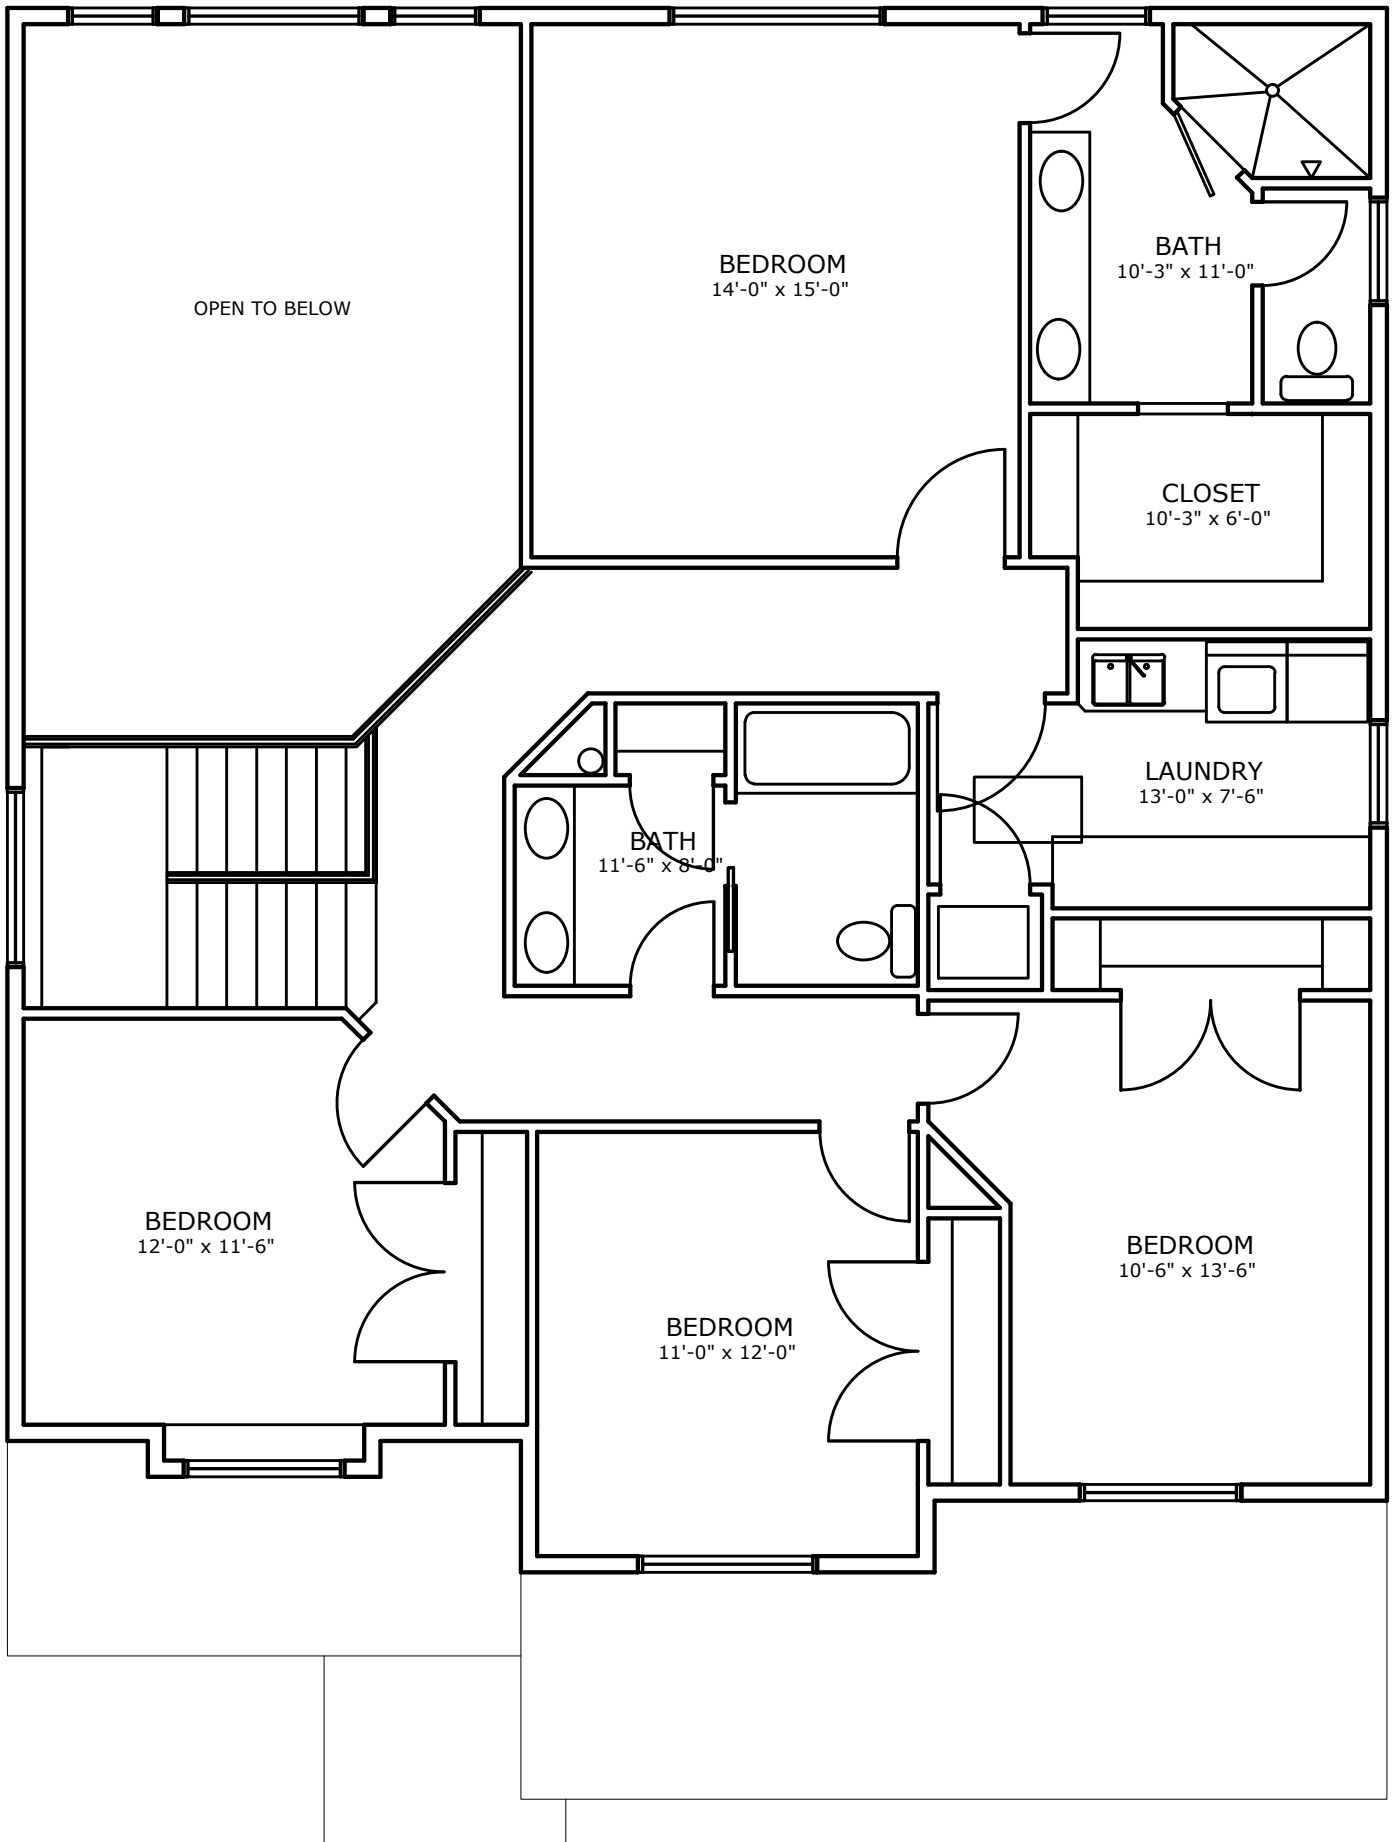

HERITAGE
HOMES[®]
HeritageHomesUtah.com

The Sadie

MAIN FLOOR PLAN
1,215 S.F.

SECOND FLOOR PLAN
1,330 S.F.